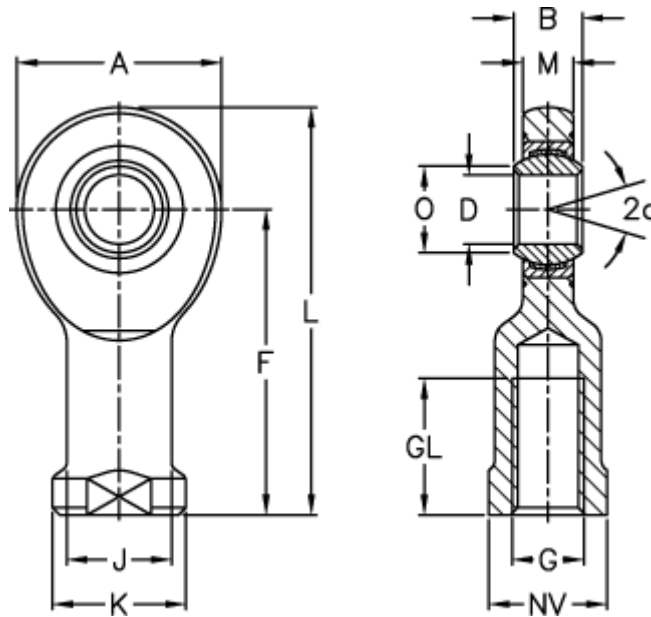

Article number: 03464016
 Description: Fluro Rod end EI 16D
 Note: 16

Measures

| | | | |
|--------------------|--------|-----------------|--------|
| A | = 46 | J | = 24 |
| a (degrees) | = 10 | K | = 30 |
| B | = 14 | L | = 90 |
| D | = 16 | M | = 11 |
| Dynamic drive (kN) | = 22.5 | NV | = 27 |
| F | = 67 | O | = 20.7 |
| g | = M16 | Static drive kN | = 54.5 |
| GL | = 33 | Weight | = 220 |